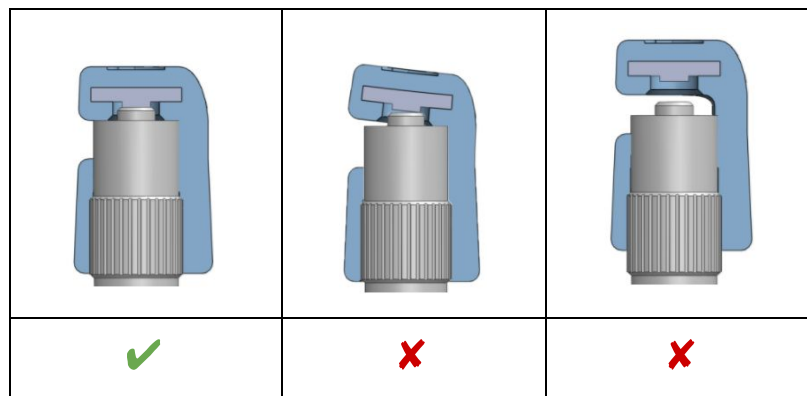

GLOSHIELD™ SELECTION AND INSTALLATION GUIDE

Table 1: GloShield™ & Light Cable Compatibility

GloShield™ Model	Light Cable Type	Light Cable Profile
Storz® -- REF 16-2001 Color: Sky Blue 	Storz® (495 Series and similar profile)	
Olympus® -- REF 17-2001 Color: Orchid 	Olympus® (WA03200A, WA03210A, WA03310A, and similar profile)	

Figure 1: Proper positioning (left) and improper positioning (middle, right) of GloShield™ for Storz® fiber-optic light cables -- REF 16-2001

Figure 2: Proper positioning (left) and improper positioning (right) of GloShield™ for Olympus® fiber-optic light cables -- REF 17-2001