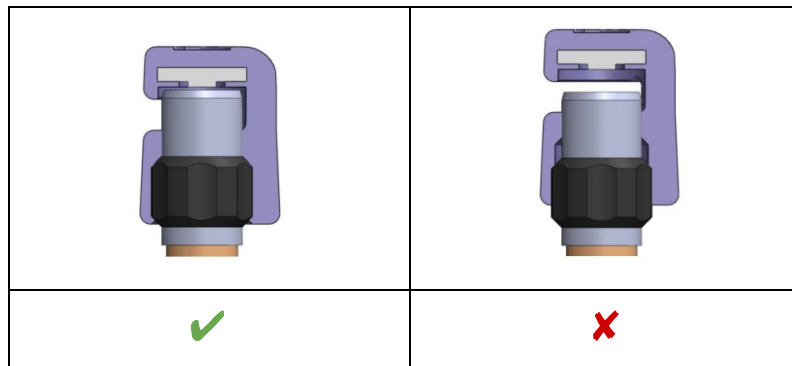

GLOSHIELD™ SELECTION AND INSTALLATION GUIDE

Table 1: GloShield™ & Light Cable Compatibility

GloShield™ Model	Light Cable Type	Light Cable Profile
Storz® -- REF 16-2001 Color: Sky Blue 	Storz® (495 Series and similar profile)	
Olympus® -- REF 17-2001 Color: Orchid 	Olympus® (WA03200A, WA03210A, WA03310A, and similar profile)	

Figure 1: Proper positioning (left) and improper positioning (middle, right) of GloShield™ for Storz® fiber-optic light cables -- REF 16-2001

Figure 2: Proper positioning (left) and improper positioning (right) of GloShield™ for Olympus® fiber-optic light cables -- REF 17-2001